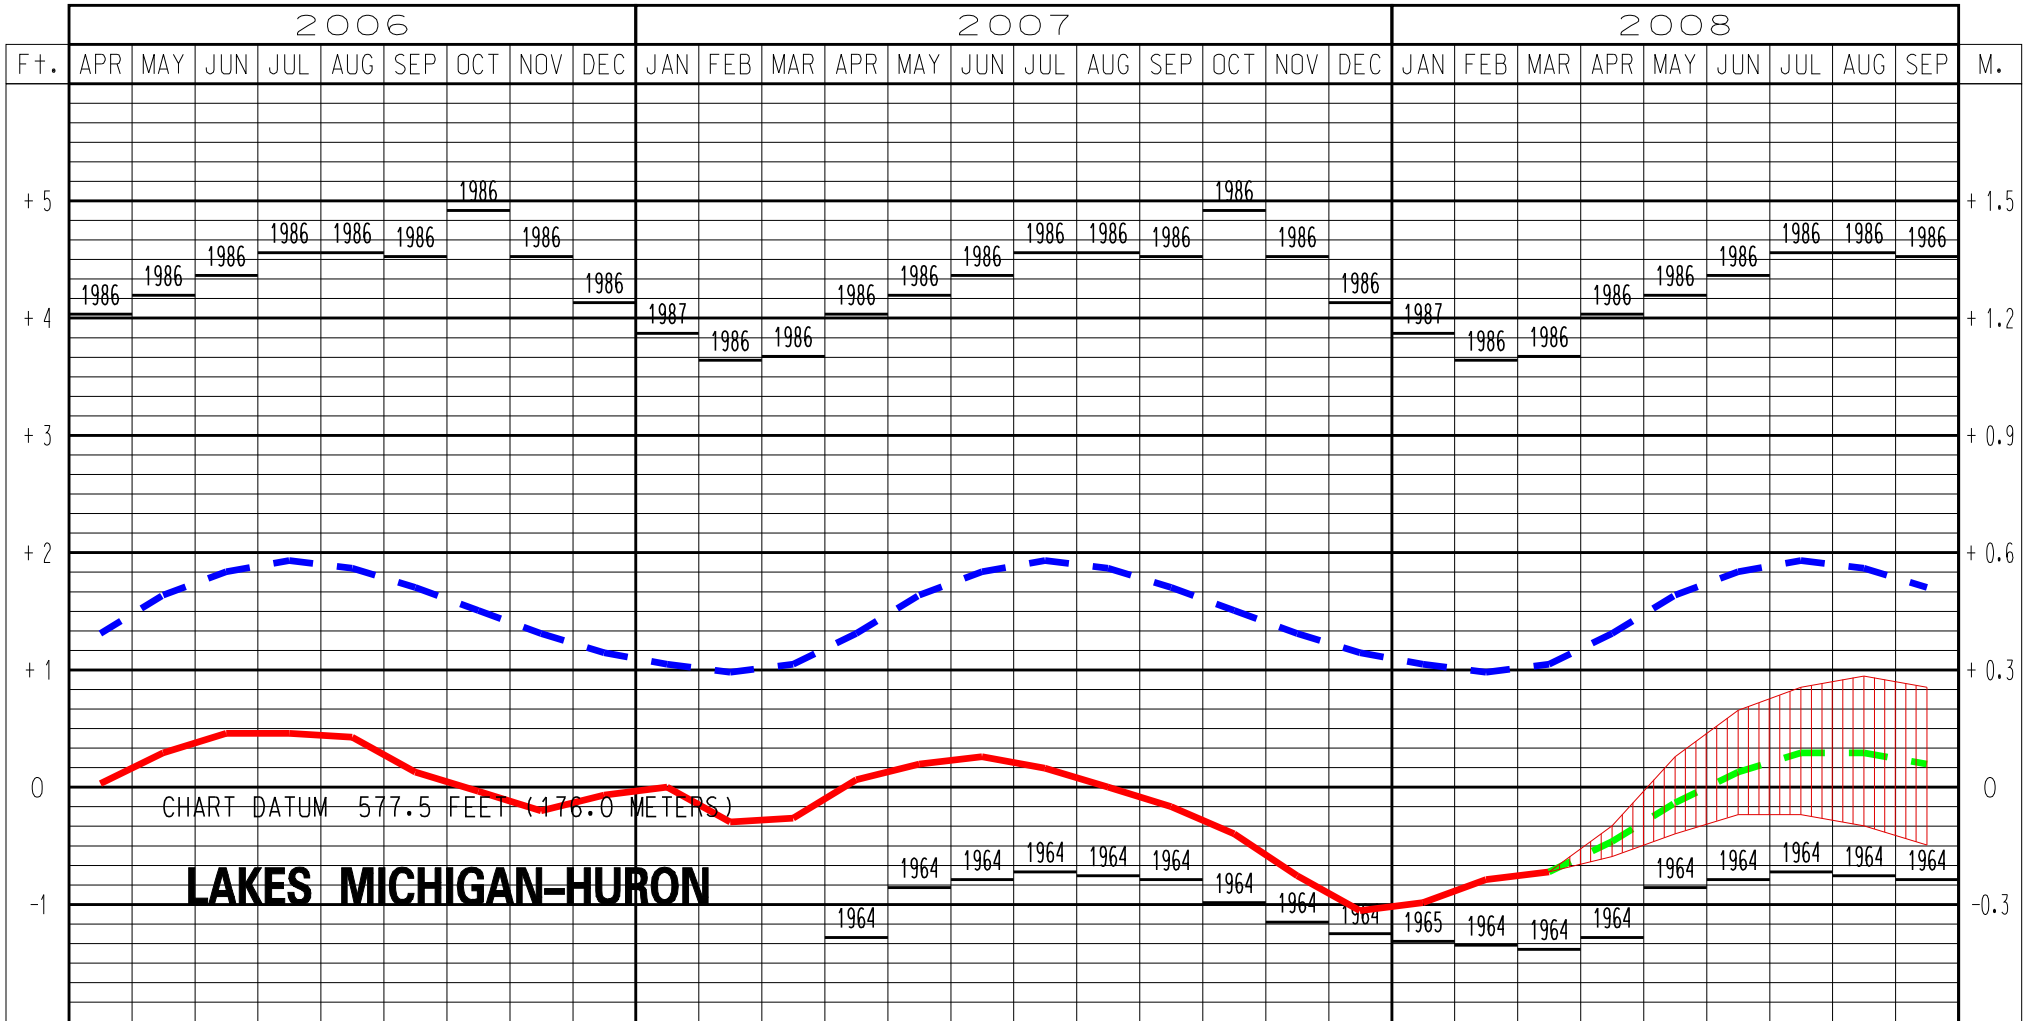

LAKES MICHIGAN-HURON WATER LEVELS - APRIL 2008

LEGEND

LAKE LEVELS

RECORDED

PROJECTED

AVERAGE **

MAXIMUM **

MINIMUM **

** Average, Maximum and Minimum for period 1918-2007