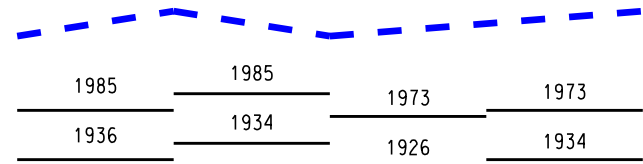

LAKES MICHIGAN-HURON WATER LEVELS - APRIL 2008

LEGEND

LAKE LEVELS

RECORDED

PROJECTED

AVERAGE **

MAXIMUM **

MINIMUM **

** Average, Maximum and Minimum for period 1918-2007