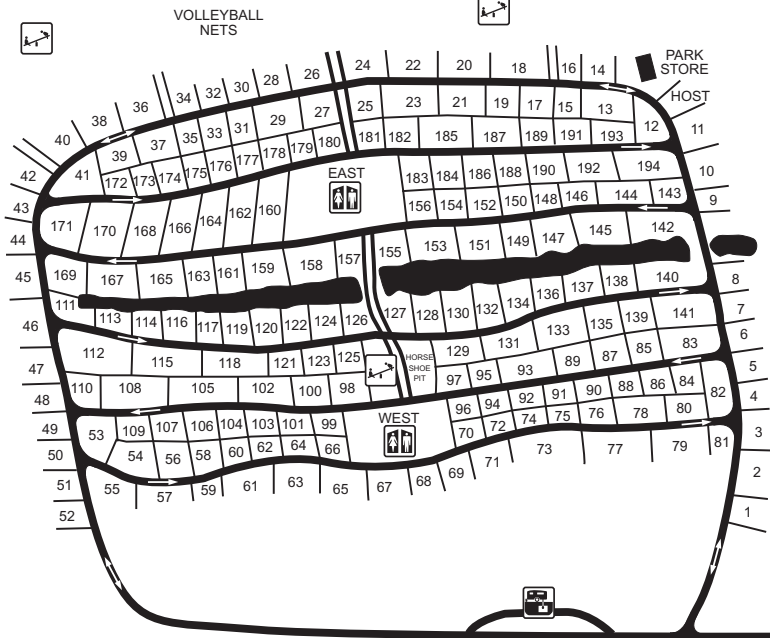

Lakeport State Park

LEGEND

- PAVED ROAD
- STATE LAND
- PARK HEADQUARTERS
- CONTACT STATION
- MODERN CAMPGROUND
- ORGANIZATION CAMPING
- RESTROOM
- BEACH
- BATHHOUSE
- PICNIC AREA
- PICNIC SHELTER
- PLAY AREA
- SANITATION STATION

CAMPGROUND

FRANKLIN DELANO ROOSEVELT UNIT

CAMPSITE LOCATION

LAKEPORT STATE PARK
 7605 LAKESHORE ROAD
 LAKEPORT MI 48059
 Phone: (810) 327-6224