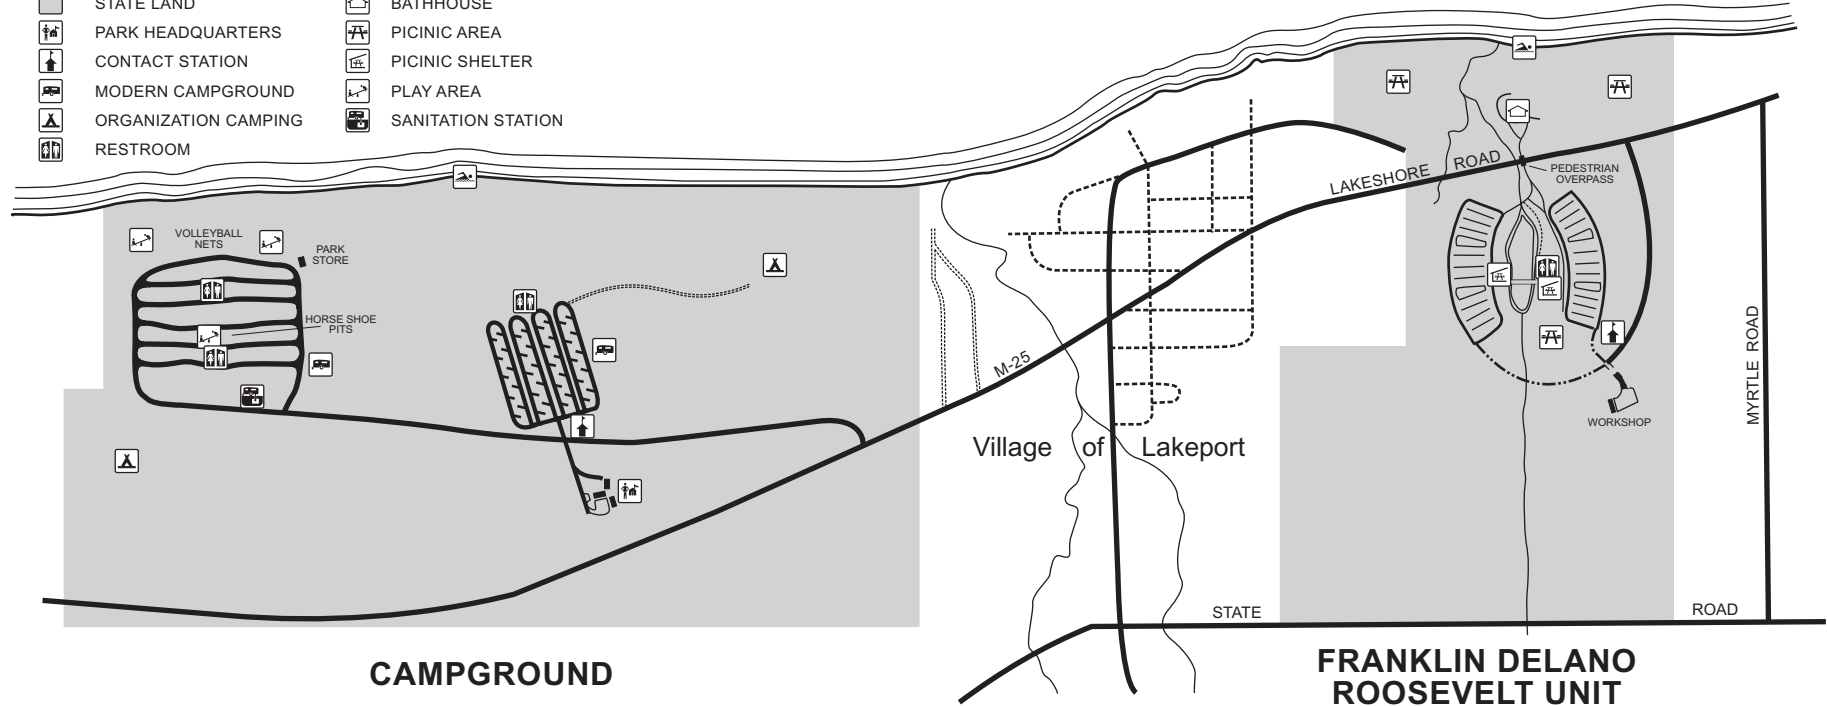

Lakeport State Park

LEGEND

- PAVED ROAD
- STATE LAND
- PARK HEADQUARTERS
- CONTACT STATION
- MODERN CAMPGROUND
- ORGANIZATION CAMPING
- RESTROOM
- BEACH
- BATHHOUSE
- PICNIC AREA
- PICNIC SHELTER
- PLAY AREA
- SANITATION STATION

CAMPGROUND

FRANKLIN DELANO ROOSEVELT UNIT

CAMPSITE LOCATION

LAKEPORT STATE PARK
 7605 LAKESHORE ROAD
 LAKEPORT MI 48059
 Phone: (810) 327-6224