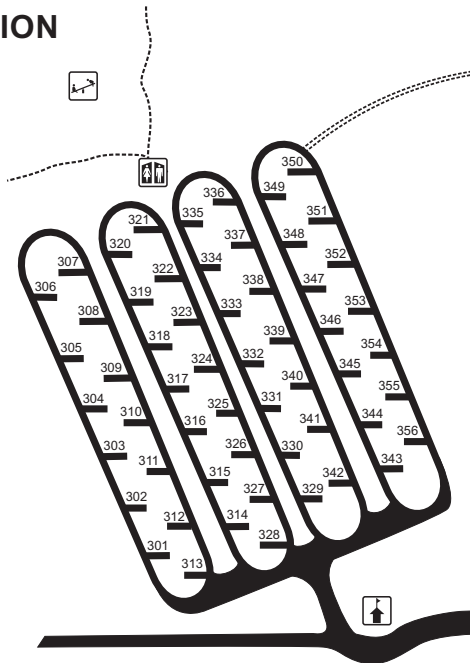

Lakeport State Park

LEGEND

- PAVED ROAD
- STATE LAND
- PARK HEADQUARTERS
- CONTACT STATION
- MODERN CAMPGROUND
- ORGANIZATION CAMPING
- RESTROOM
- BEACH
- BATHHOUSE
- PICNIC AREA
- PICNIC SHELTER
- PLAY AREA
- SANITATION STATION

CAMPGROUND

FRANKLIN DELANO ROOSEVELT UNIT

CAMPSITE LOCATION

LAKEPORT STATE PARK
 7605 LAKESHORE ROAD
 LAKEPORT MI 48059
 Phone: (810) 327-6224